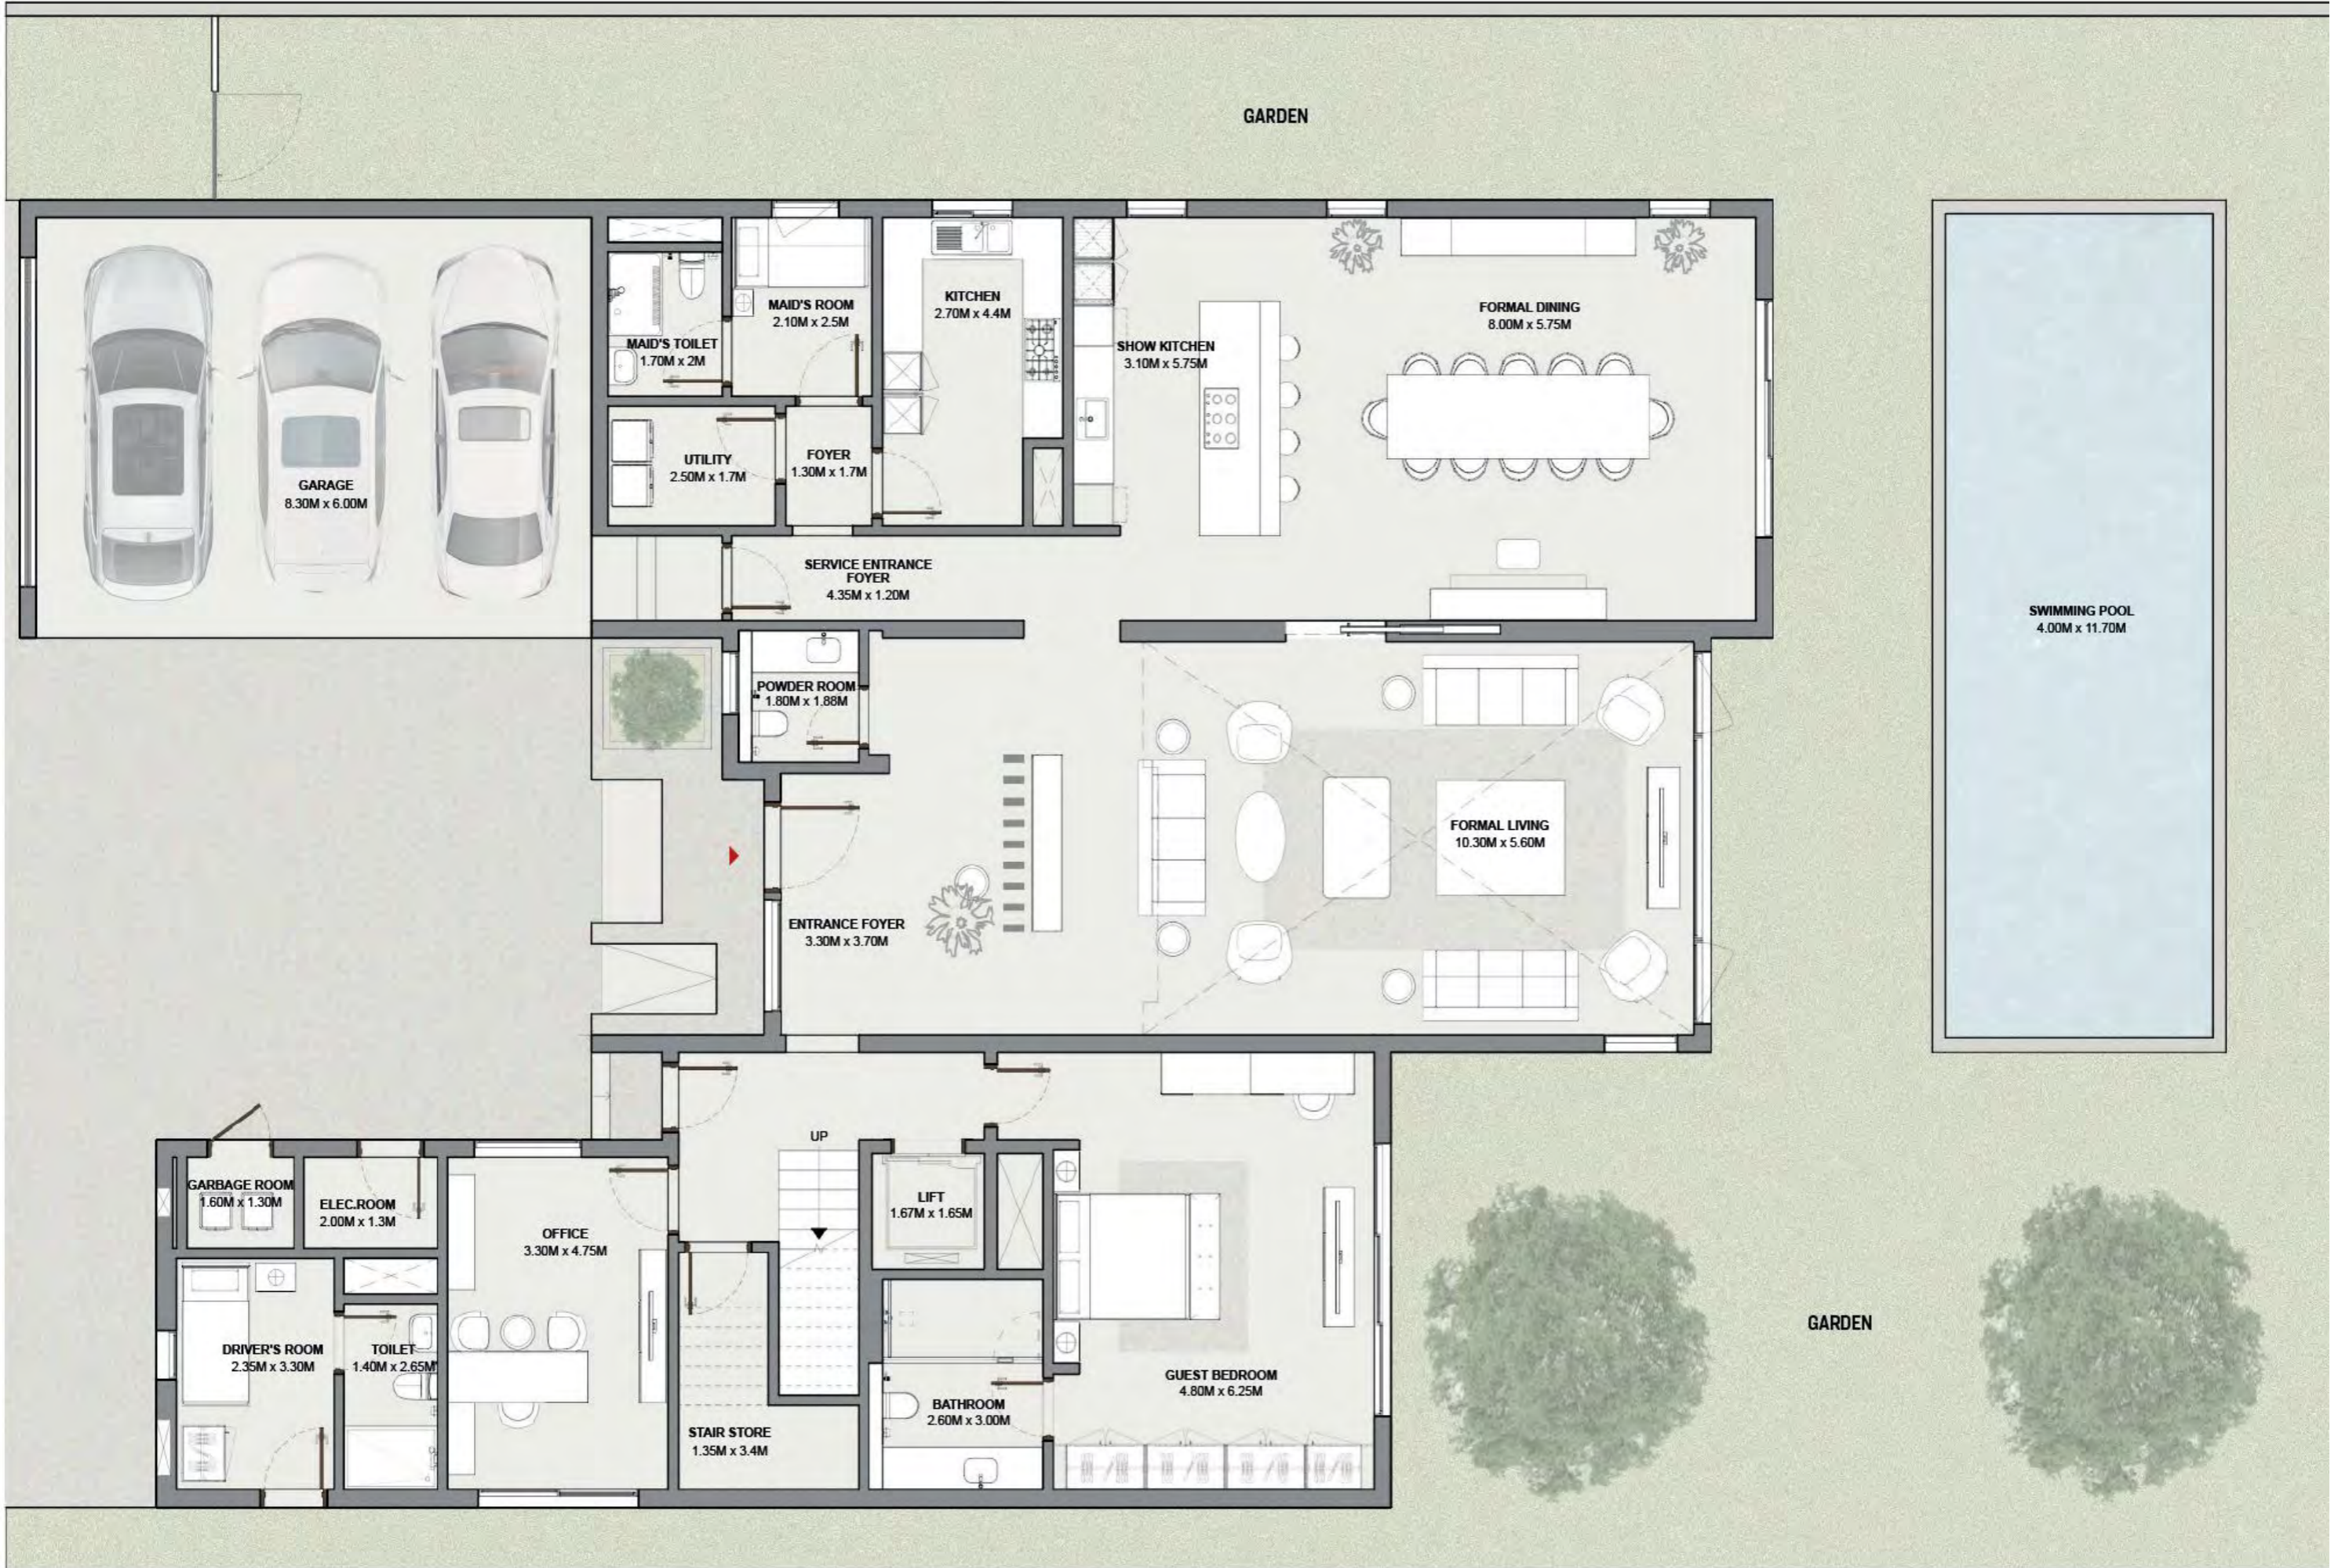

5 Bedroom + Maid + Driver + Pool + Lift + Terrace (Type B) - BUA 8491Sq.ft , Plot -8288 Sq.ftq.ft

Ground Floor

First Floor

Terrace